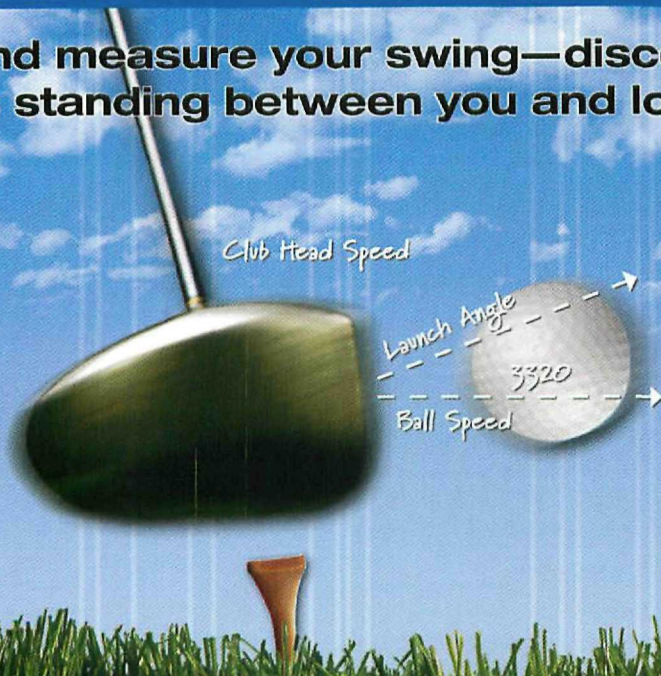

TECHNIQUE

+

EQUIPMENT

+

CONDITIONING

CHECK YOUR SWING FOR ONLY $25.

See and measure your swing—discover exactly
what's standing between you and lower scores.

30-MINUTE
SWING
DIAGNOSIS

ONLY
$25

THRU MAY 15
($85 value)

golTTEC.

1 877 4-GOLFTEC

www.KnowMySwing.com